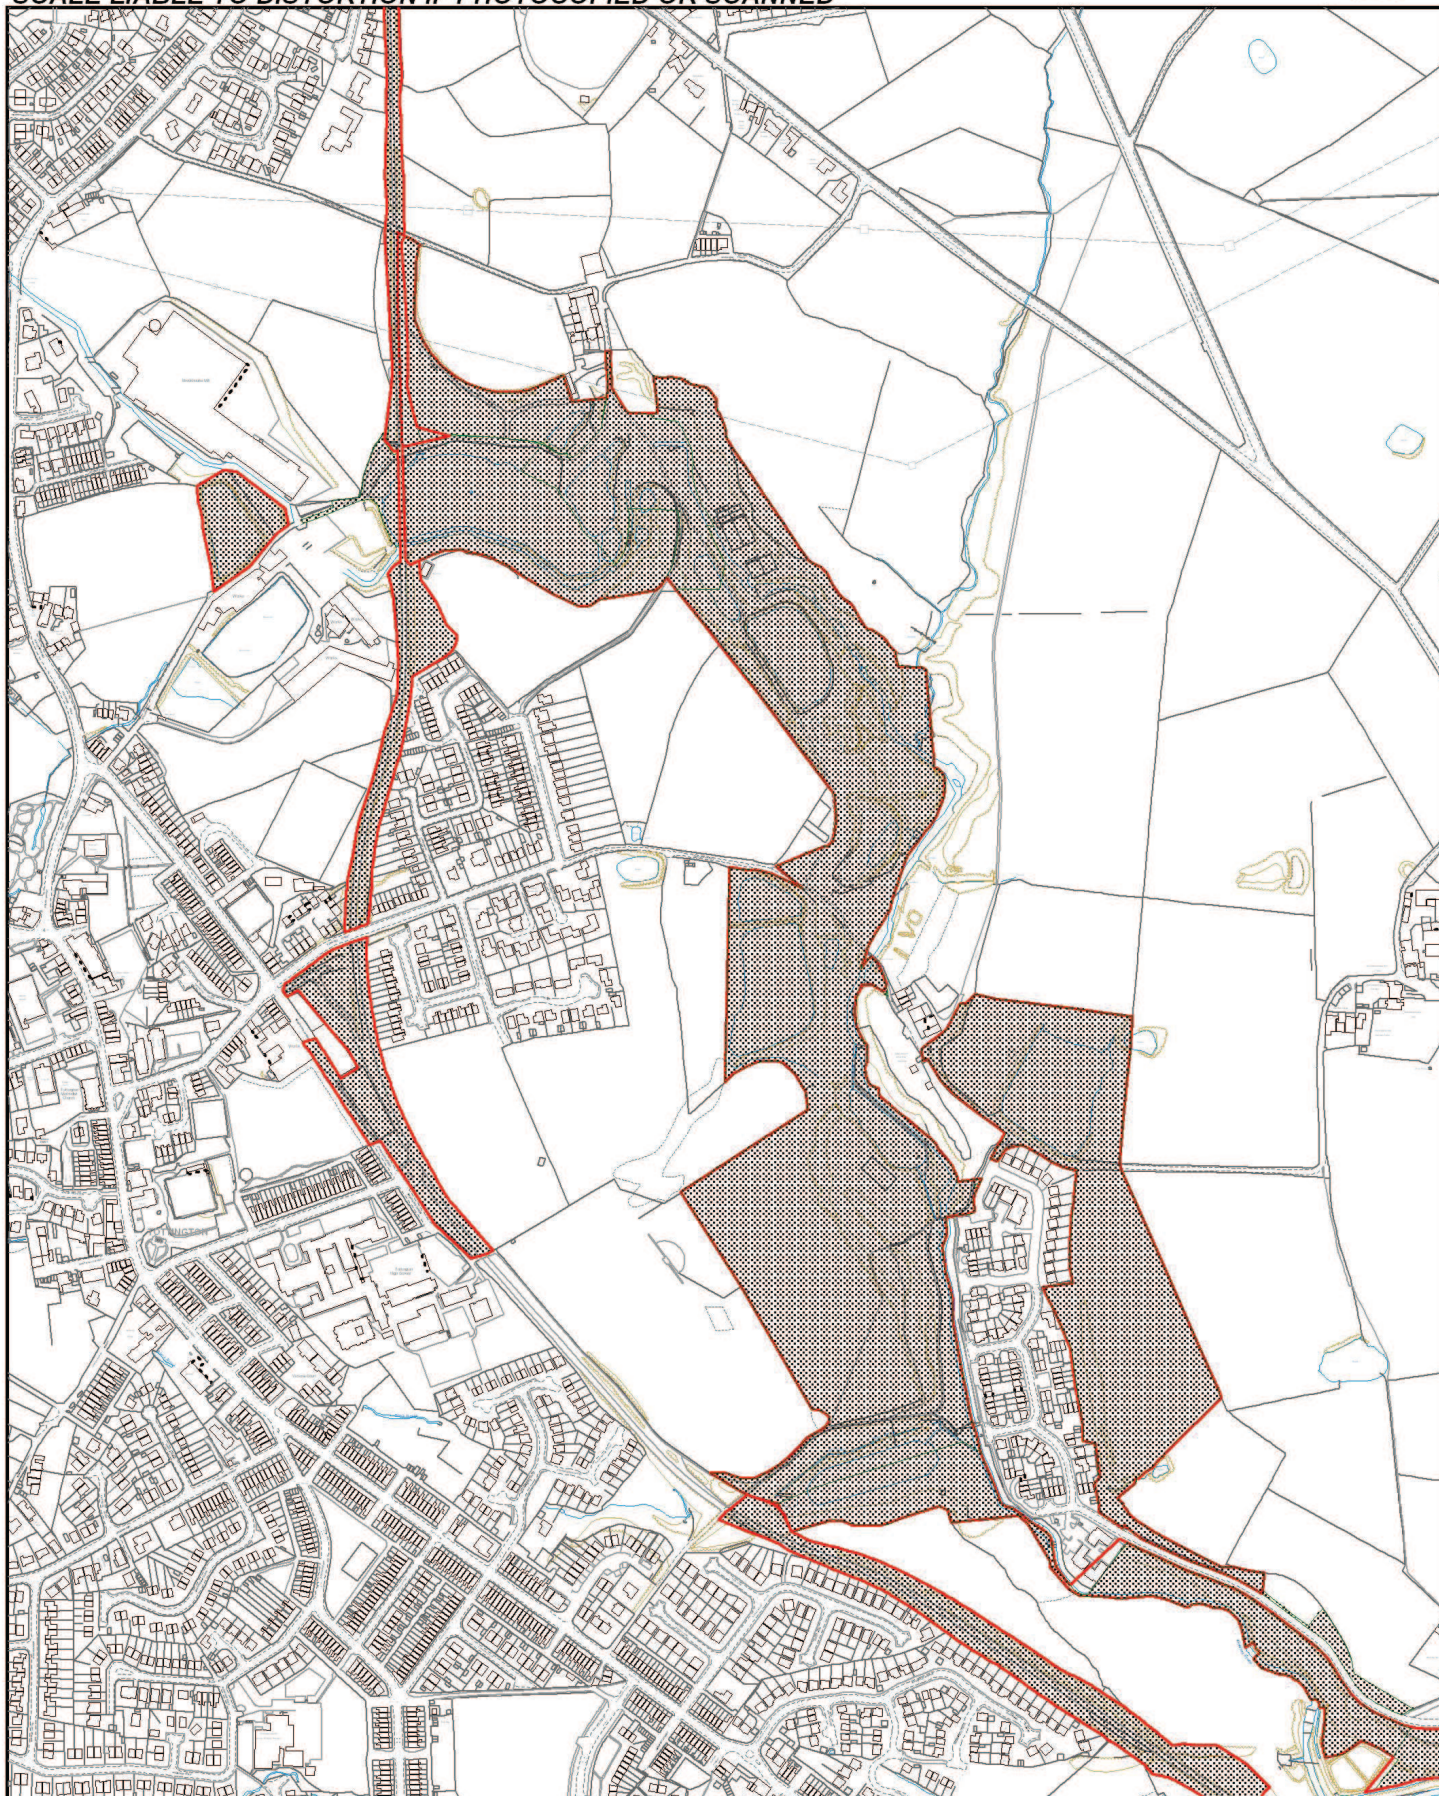

PLAN REFERRED TO

SCALE LIABLE TO DISTORTION IF PHOTOCOPIED OR SCANNED

PLAN Kirklees 1
SCALE _____
DRAWN BY PE
OS No. 1:5000
DATE 30/03/2010

**Environment and
Development Services**
Property Services Division
3 Knowsley Place
Duke Street
Bury
BL9 0EJ